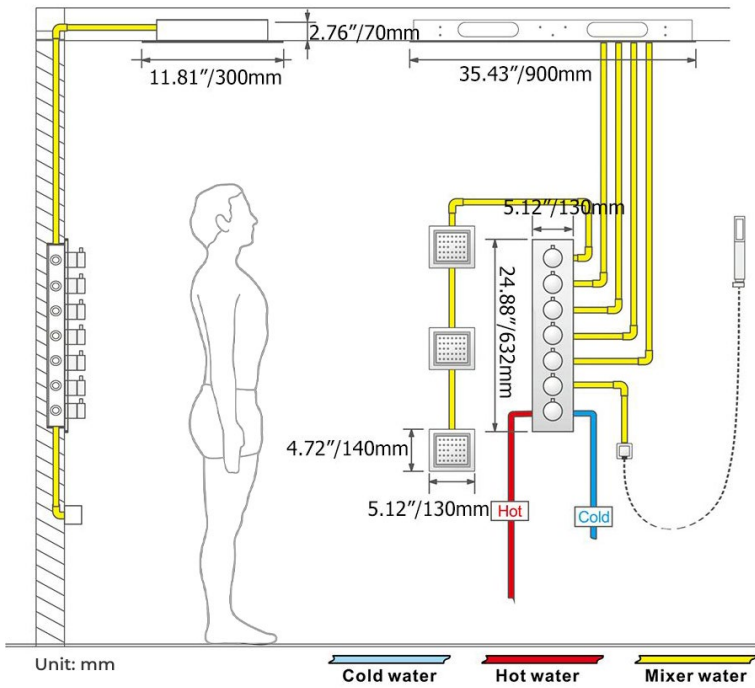

CHROME RAINFALL WATERFALL THERMOSTATIC REMOTE CONTROLLED LED RECESSED CEILING MOUNT LARGE MUSICAL SHOWER SYSTEM WITH ROUND HAND SHOWER AND JETTED BODY SPRAYS SPECIFICATIONS

Shower Panel /Hose Material: 304 Stainless Steel
 Shower Head Size: 900*300 mm
 Showerheads Install: Embedded Ceiling Mounted
 Concealed Mixer Install: Wall-Mounted
 LED Shower Head Functions: Rainfall, Waterfall, Mist, Water Column
 Water Pressure: 0.3 MPA
 Water Flow: 16L/min~28L/min
 Shower Accessories Material: Brass
 LED Light: Need to Connect Power
 LED Light Color: 64 Color
 Shower Hose Length: 1.5M
 AC: 100-265V 50/60Hz
 Music: Need Bluetooth

Product shown is only for installation display purpose

All dimensions and specifications are nominal and may vary. Use actual products for accuracy in critical situations.

Shower Mixer

Product shown is only for installation display purpose

Hand Shower

Flow Rate: 2.0 GPM / 7.6 LPM

Shower Mixer Connections

Body Jet

FEATURES

- Material: Brass
- Base Plate Height: 5-1/8"
- Base Plate Width: 5-1/8"
- Jet Surface Area: 3-1/8"
- Surface Depth: 1/4"
- Adjustment Angle: 5°
- Male NPT Connection: 1/2"
- Maximum Flow Rate: 2.5 GPM (9.5L/min) max @ 80 psi