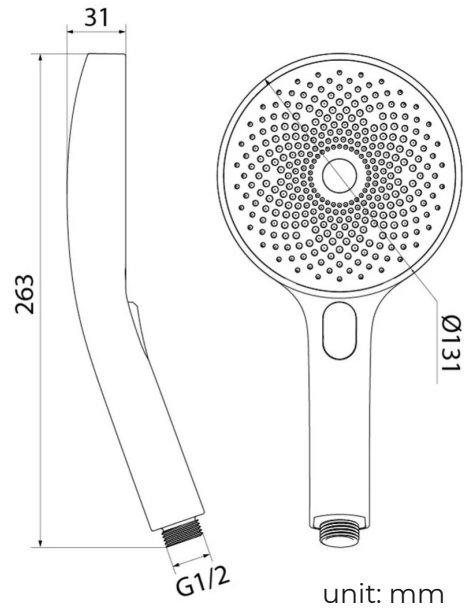

CHROME RAINFALL WATERFALL THERMOSTATIC REMOTE CONTROLLED LED RECESSED CEILING MOUNT LARGE MUSICAL SHOWER SYSTEM WITH ROUND HAND SHOWER AND JETTED BODY SPRAYS SPECIFICATIONS

Shower Panel /Hose Material: 304 Stainless Steel
 Shower Head Size: 900*300 mm
 Showerheads Install: Embedded Ceiling Mounted
 Concealed Mixer Install: Wall-Mounted
 LED Shower Head Functions: Rainfall, Waterfall, Mist, Water Column
 Water Pressure: 0.3 MPA
 Water Flow: 16L/min~28L/min
 Shower Accessories Material: Brass
 LED Light: Need to Connect Power
 LED Light Color: 64 Color
 Shower Hose Length: 1.5M
 AC: 100-265V 50/60Hz
 Music: Need Bluetooth

Product shown is only for installation display purpose

All dimensions and specifications are nominal and may vary. Use actual products for accuracy in critical situations.

Shower Mixer

Product shown is only for installation display purpose

Hand Shower

Flow Rate: 2.0 GPM / 7.6 LPM

Shower Mixer Connections

Body Jet

FEATURES

- Material: Brass
- Base Plate Height: 5-1/8"
- Base Plate Width: 5-1/8"
- Jet Surface Area: 3-1/8"
- Surface Depth: 1/4"
- Adjustment Angle: 5°
- Male NPT Connection: 1/2"
- Maximum Flow Rate: 2.5 GPM (9.5L/min) max @ 80 psi