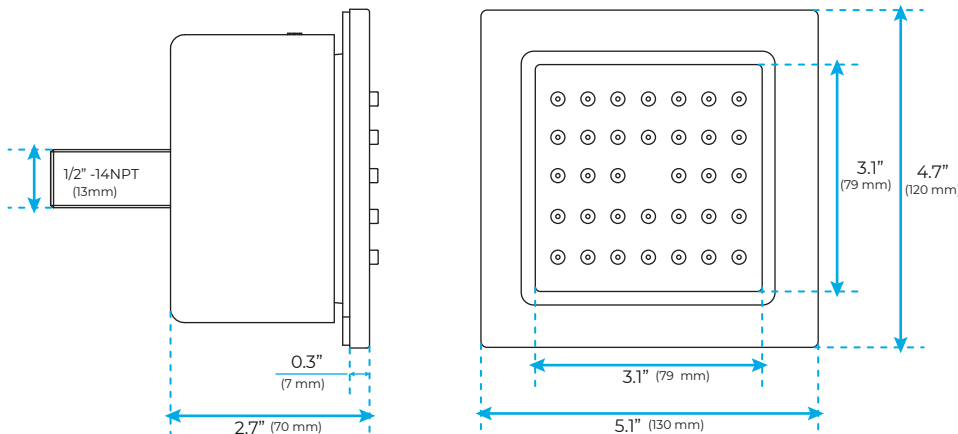

CHROME RAINFALL WATERFALL THERMOSTATIC REMOTE CONTROLLED LED RECESSED CEILING MOUNT LARGE MUSICAL SHOWER SYSTEM WITH ROUND HAND SHOWER AND JETTED BODY SPRAYS SPECIFICATIONS

Shower Panel /Hose Material: 304 Stainless Steel
 Shower Head Size: 900*300 mm
 Showerheads Install: Embedded Ceiling Mounted
 Concealed Mixer Install: Wall-Mounted
 LED Shower Head Functions: Rainfall, Waterfall, Mist, Water Column
 Water Pressure: 0.3 MPA
 Water Flow: 16L/min~28L/min
 Shower Accessories Material: Brass
 LED Light: Need to Connect Power
 LED Light Color: 64 Color
 Shower Hose Length: 1.5M
 AC: 100-265V 50/60Hz
 Music: Need Bluetooth

Product shown is only for installation display purpose

All dimensions and specifications are nominal and may vary. Use actual products for accuracy in critical situations.

Shower Mixer

Product shown is only for installation display purpose

Hand Shower

Flow Rate: 2.0 GPM / 7.6 LPM

Shower Mixer Connections

Body Jet

FEATURES

- Material: Brass
- Base Plate Height: 5-1/8"
- Base Plate Width: 5-1/8"
- Jet Surface Area: 3-1/8"
- Surface Depth: 1/4"
- Adjustment Angle: 5°
- Male NPT Connection: 1/2"
- Maximum Flow Rate: 2.5 GPM (9.5L/min) max @ 80 psi