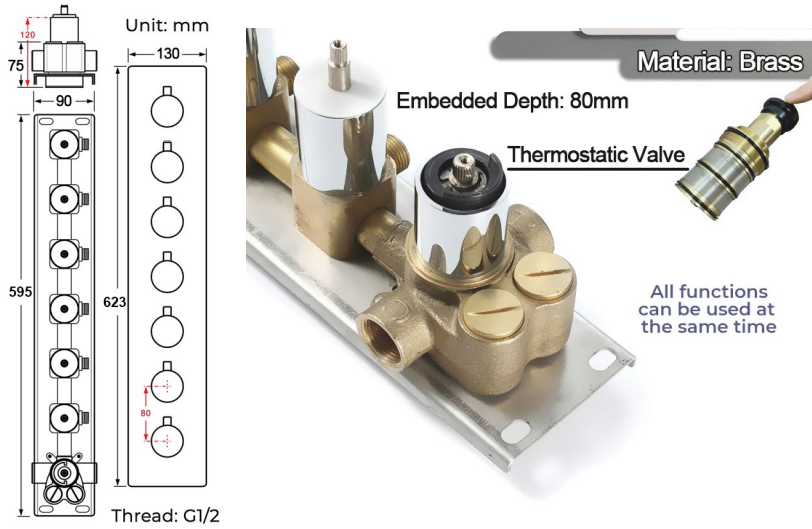

CHROME RAINFALL WATERFALL THERMOSTATIC REMOTE CONTROLLED LED RECESSED CEILING MOUNT LARGE MUSICAL SHOWER SYSTEM WITH ROUND HAND SHOWER AND JETTED BODY SPRAYS SPECIFICATIONS

Shower Panel /Hose Material: 304 Stainless Steel
 Shower Head Size: 900*300 mm
 Showerheads Install: Embedded Ceiling Mounted
 Concealed Mixer Install: Wall-Mounted
 LED Shower Head Functions: Rainfall, Waterfall, Mist, Water Column
 Water Pressure: 0.3 MPA
 Water Flow: 16L/min~28L/min
 Shower Accessories Material: Brass
 LED Light: Need to Connect Power
 LED Light Color: 64 Color
 Shower Hose Length: 1.5M
 AC: 100-265V 50/60Hz
 Music: Need Bluetooth

Product shown is only for installation display purpose

All dimensions and specifications are nominal and may vary. Use actual products for accuracy in critical situations.

Shower Mixer

Product shown is only for installation display purpose

Hand Shower

Flow Rate: 2.0 GPM / 7.6 LPM

Shower Mixer Connections

Body Jet

FEATURES

- Material: Brass
- Base Plate Height: 5-1/8"
- Base Plate Width: 5-1/8"
- Jet Surface Area: 3-1/8"
- Surface Depth: 1/4"
- Adjustment Angle: 5°
- Male NPT Connection: 1/2"
- Maximum Flow Rate: 2.5 GPM (9.5L/min) max @ 80 psi