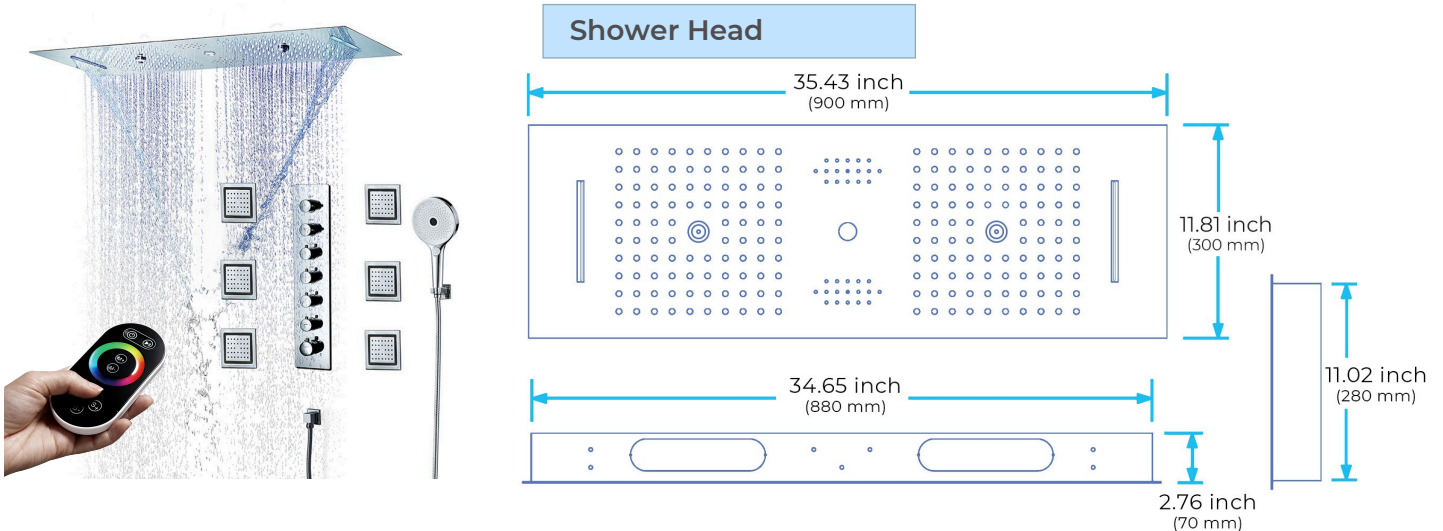

CHROME RAINFALL WATERFALL THERMOSTATIC REMOTE CONTROLLED LED RECESSED CEILING MOUNT LARGE MUSICAL SHOWER SYSTEM WITH ROUND HAND SHOWER AND JETTED BODY SPRAYS SPECIFICATIONS

Shower Panel /Hose Material: 304 Stainless Steel
 Shower Head Size: 900*300 mm
 Showerheads Install: Embedded Ceiling Mounted
 Concealed Mixer Install: Wall-Mounted
 LED Shower Head Functions: Rainfall, Waterfall, Mist, Water Column
 Water Pressure: 0.3 MPA
 Water Flow: 16L/min~28L/min
 Shower Accessories Material: Brass
 LED Light: Need to Connect Power
 LED Light Color: 64 Color
 Shower Hose Length: 1.5M
 AC: 100-265V 50/60Hz
 Music: Need Bluetooth

Product shown is only for installation display purpose

All dimensions and specifications are nominal and may vary. Use actual products for accuracy in critical situations.

Shower Mixer

Product shown is only for installation display purpose

Hand Shower

Flow Rate: 2.0 GPM / 7.6 LPM

Shower Mixer Connections

Body Jet

FEATURES

- Material: Brass
- Base Plate Height: 5-1/8"
- Base Plate Width: 5-1/8"
- Jet Surface Area: 3-1/8"
- Surface Depth: 1/4"
- Adjustment Angle: 5°
- Male NPT Connection: 1/2"
- Maximum Flow Rate: 2.5 GPM (9.5L/min) max @ 80 psi